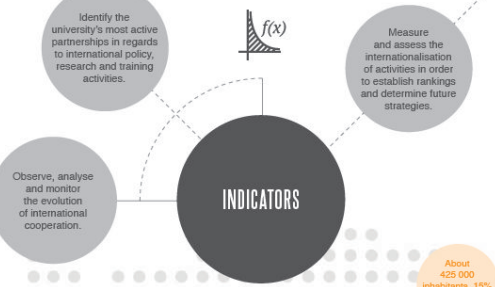

INDICATORS