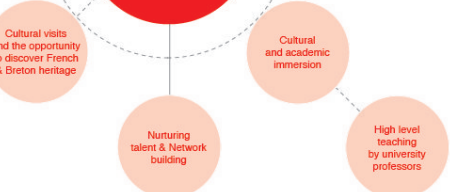

SUMMER AND SPRING SCHOOLS