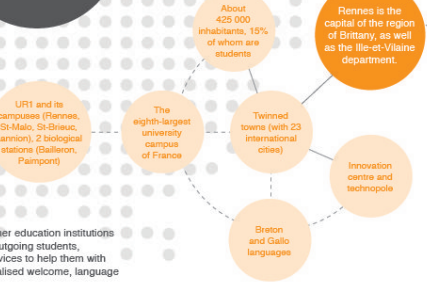

LOCAL ENVIRONMENT & ECO-SYSTEM

Rennes is the capital of the region of Brittany, as well as the Ile-et-Vilaine department.