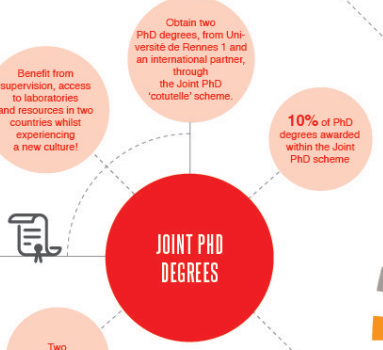

JOINT PHD DEGREES