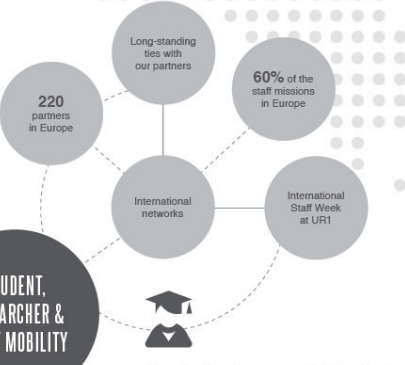

STUDENT, RESEARCHER & STAFF MOBILITY